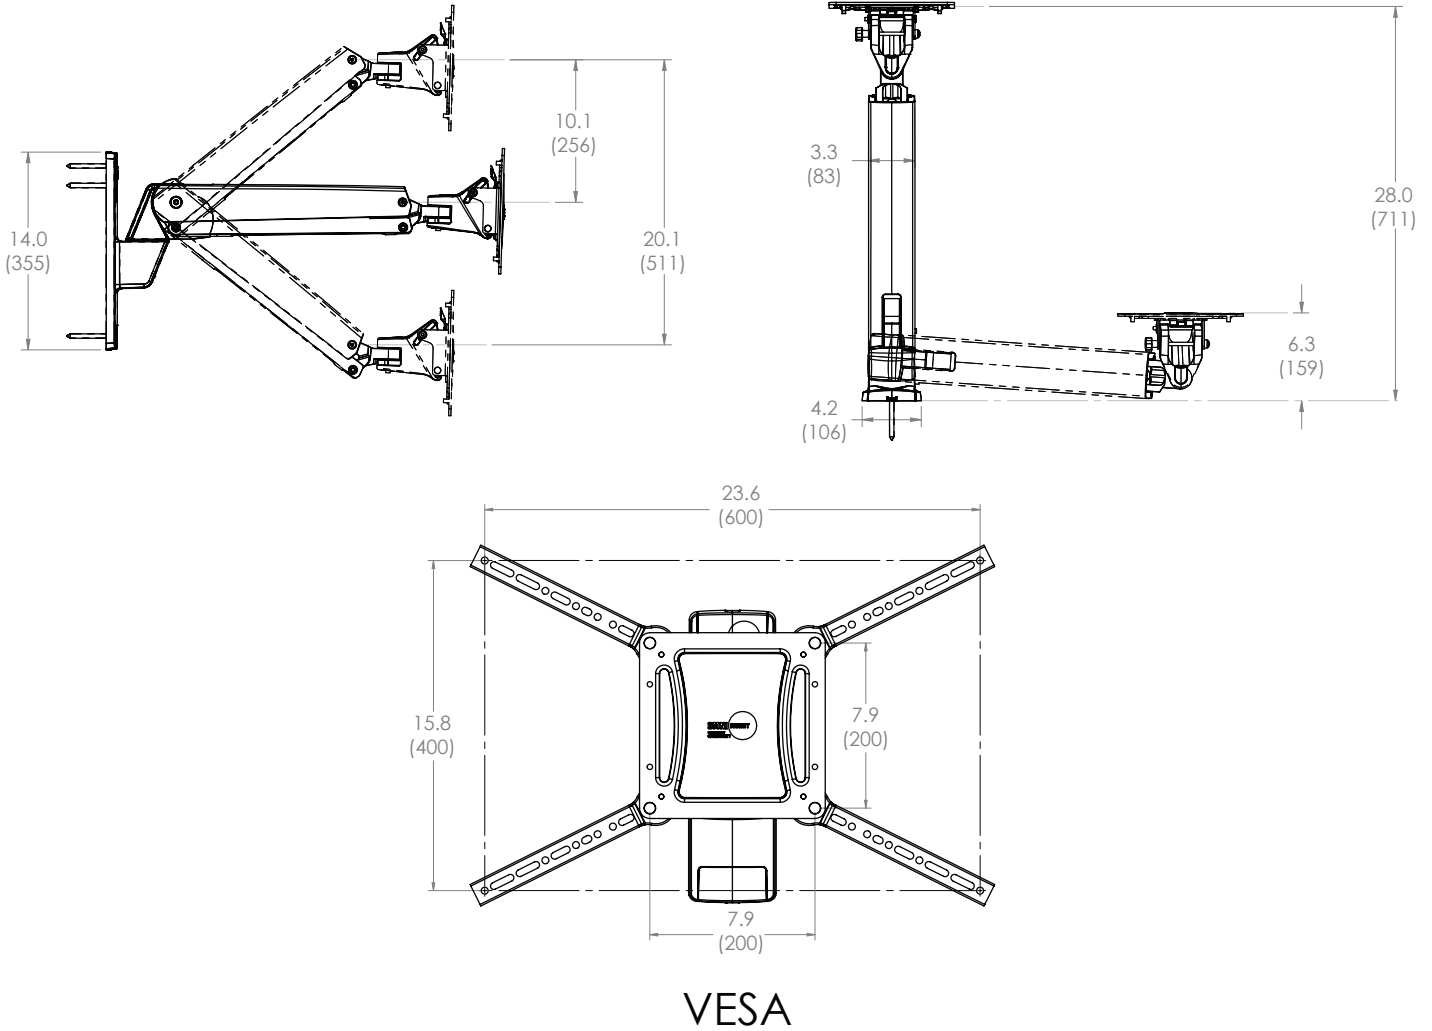

**PRODUCT SPECIFICATIONS\***

- Fits most:** 40–60" TVs
- Supports up to:** 35–70 lbs (15,92–31,8 kg)
- Tilts:** +15° to -10°
- Pan:** 180°
- Mounting profile:** 6.5" (16,5 cm)
- Maximum extension:** 28" (71,1 cm)
- Vertical movement:** 20" (50,8 cm)
- Horizontal movement:** 21.1" (51,1 cm)
- VESA compliance:** 200x100 to 600x400
- Mounting:** Single-stud or solid wall
- Warranty:** 5 years
- Color:** Black

## PRODUCT BENEFITS\*

- Offers smooth, continuous movement of the TV in all directions
- Patented Constant Force technology enables light-touch adjustments without knobs or levers
- Gravity pivot enables tilting capabilities without the need of knobs or levers
- Extends 28" (71,1 cm) from wall when in use and retracts to 6.5" (16,5 cm) when not in use
- Improves ergonomic viewing for TVs/displays mounted high on the wall
- Constructed from polished aluminum and black trim for maximum strength and aesthetics
- Tilt and pan for maximum viewing flexibility
- +/- 5° of post-installation leveling
- Cable management clips on the under side of the mount arm route and hide wires
- Complete hardware kit included

# PLAY70

inches (mm)

	UPC	Dimensions WxDxH inches (mm)	Wt lbs (kg)	Qty
Box	698833020618	31 x 12.4 x 6.5 (789x314x164)	30.6 (13.9)	--
MC	10698833020615	32 x 13.9 x 13.6 (812x353x345)	61.3 (27.8)	2

Box Contents	Qty
Arm	1
Wall plate	1
Wall plate cover	2
Wall plate hardware	1
Rear arm cover	2

Box Contents	Qty
200x200 VESA bracket	1
Spider adapter	1
Instruction manual	1
Complete hardware kit	1